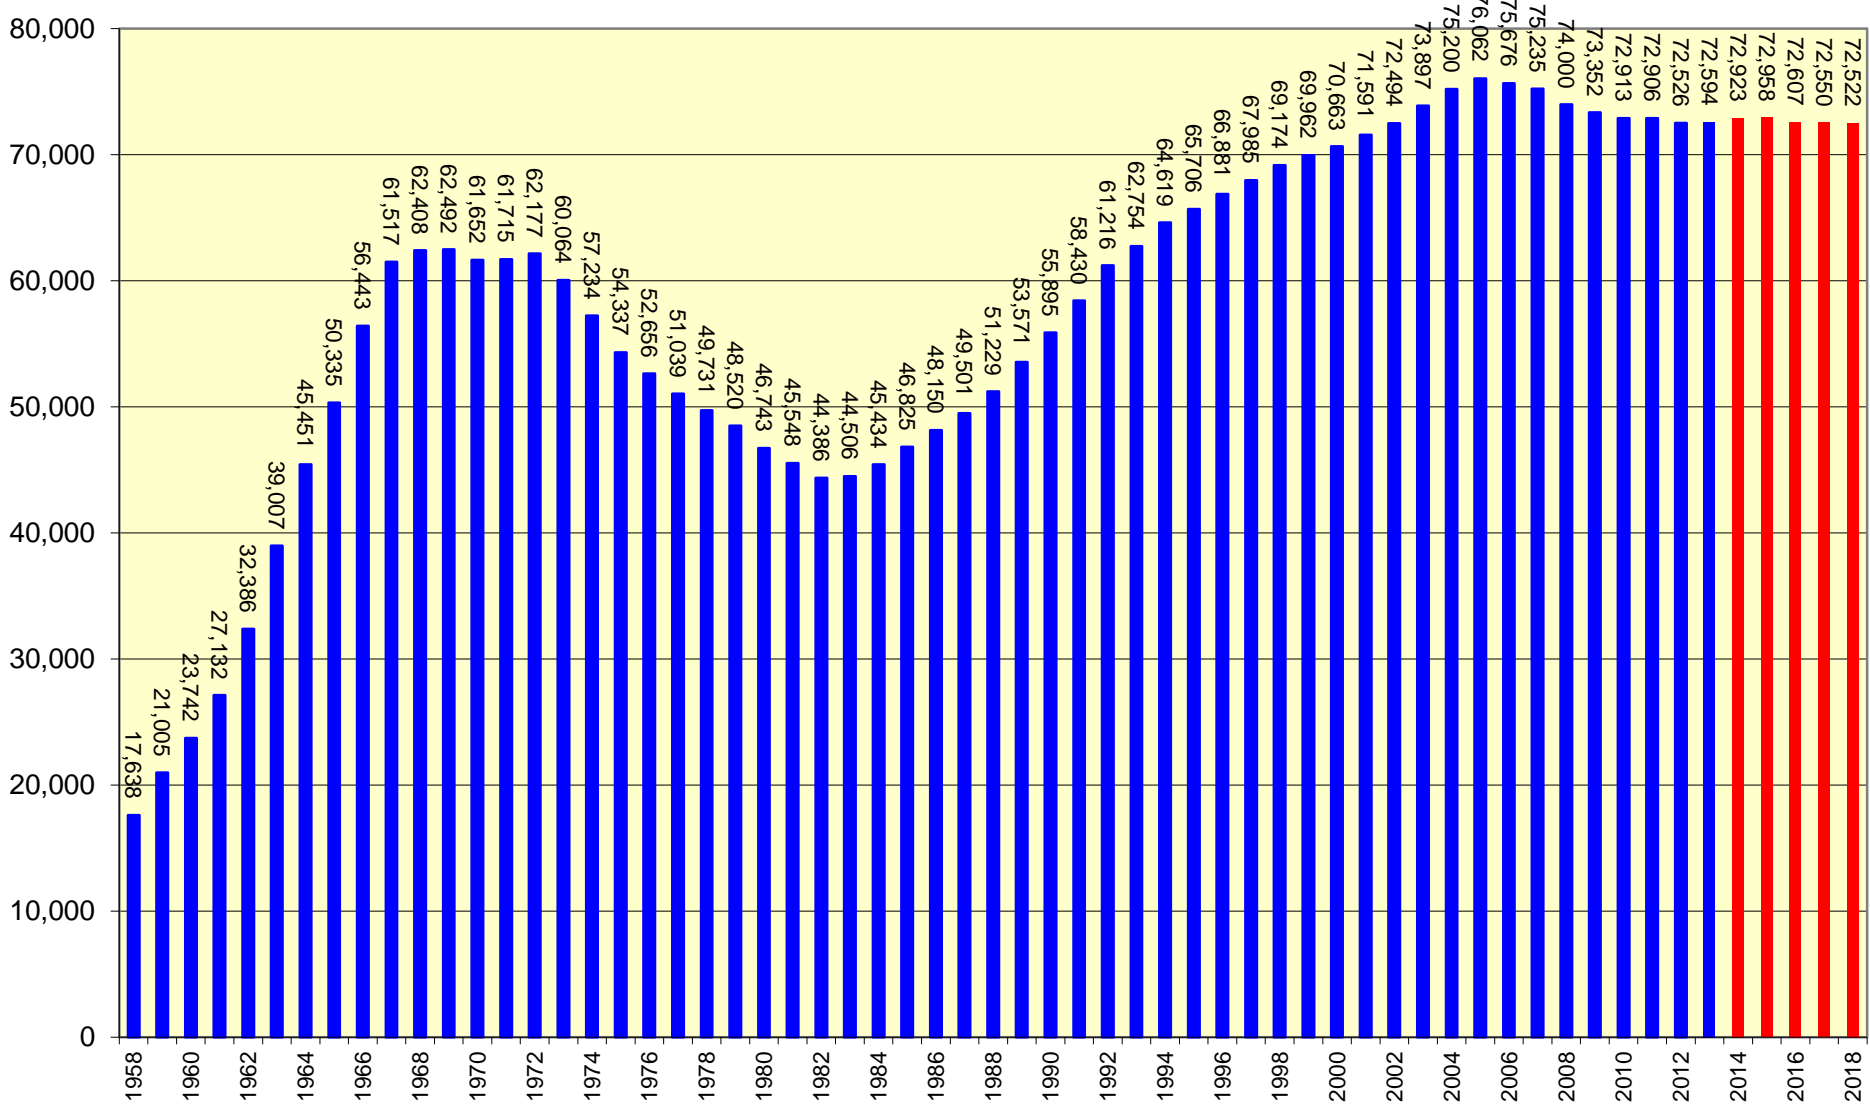

Total Public School Membership 1958 - 2013 Projected Membership Fall 2014 to 2018

Population Projections: G. Tuley